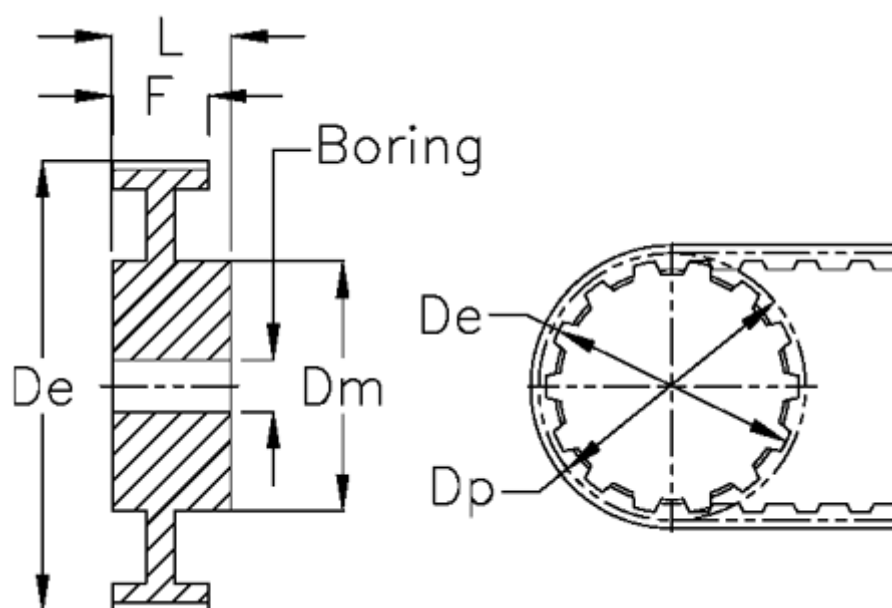

Article number: 604146048037

Description: Timing belt pulley with hub
48 XL 037

Measures

De	= 77.11	Tooth number	= 48
Dm	= 38	Weight	= 0.16
Dp	= 77.62	Width	= XL 037
F	= 14.3		
L	= 25.4		
Max bore	= 23		
Pitch	= 1/5"		
Pre-drilled	= 8		